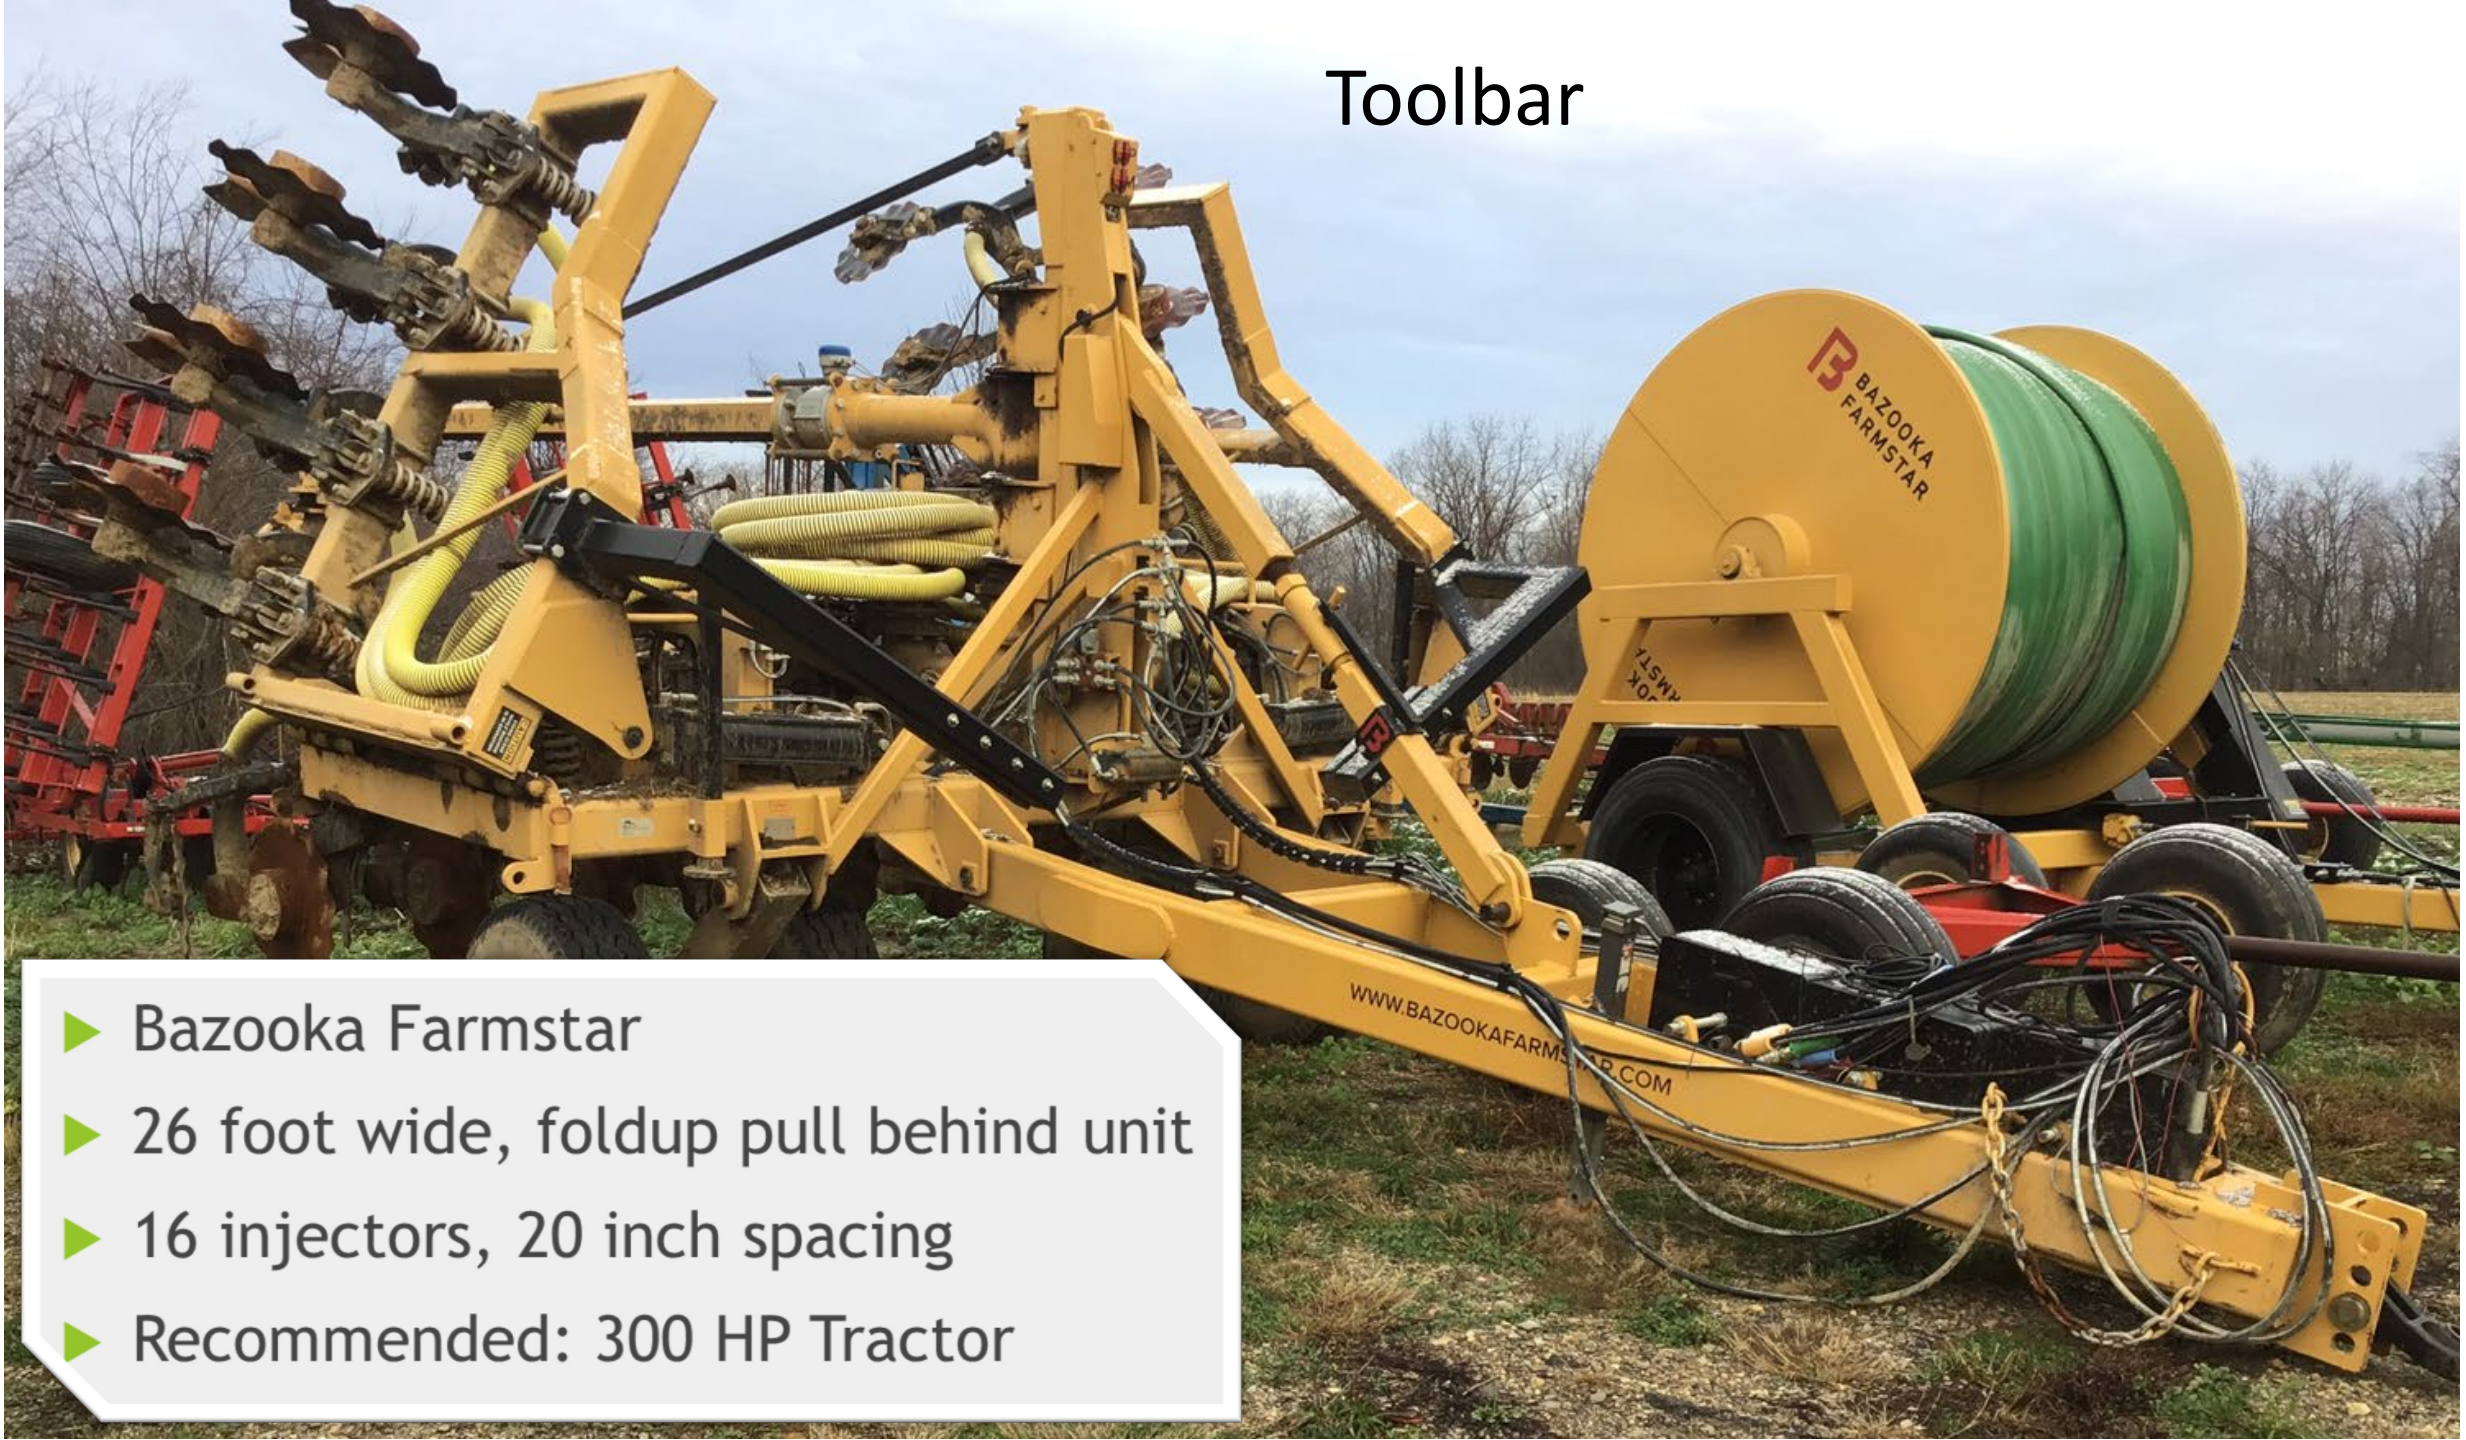

Allen SWCD Manure Placement Toolbar Sale

Photos taken by Jarrod Wehinger – Allen SWCD on 11-22-24

Please contact Allen SWCD at 419-222-0846

Booster Pump

- Booster pump W/ pig launcher
\$7,943.50

- ▶ 1000-1400 Gal/ Minute
- ▶ Recommended: 150 HP Tractor

Liquid Injection toolbar

- Toolbar \$47,693

- ▶ Bazooka Farmstar
- ▶ 26 foot wide, foldup pull behind unit
- ▶ 16 injectors, 20 inch spacing
- ▶ Recommended: 300 HP Tractor

Toolbar

- ▶ Bazooka Farmstar
- ▶ 26 foot wide, foldup pull behind unit
- ▶ 16 injectors, 20 inch spacing
- ▶ Recommended: 300 HP Tractor

Hose Hustler
\$5,100

- ▶ 6"-8" Hose
- ▶ In-field pivot points