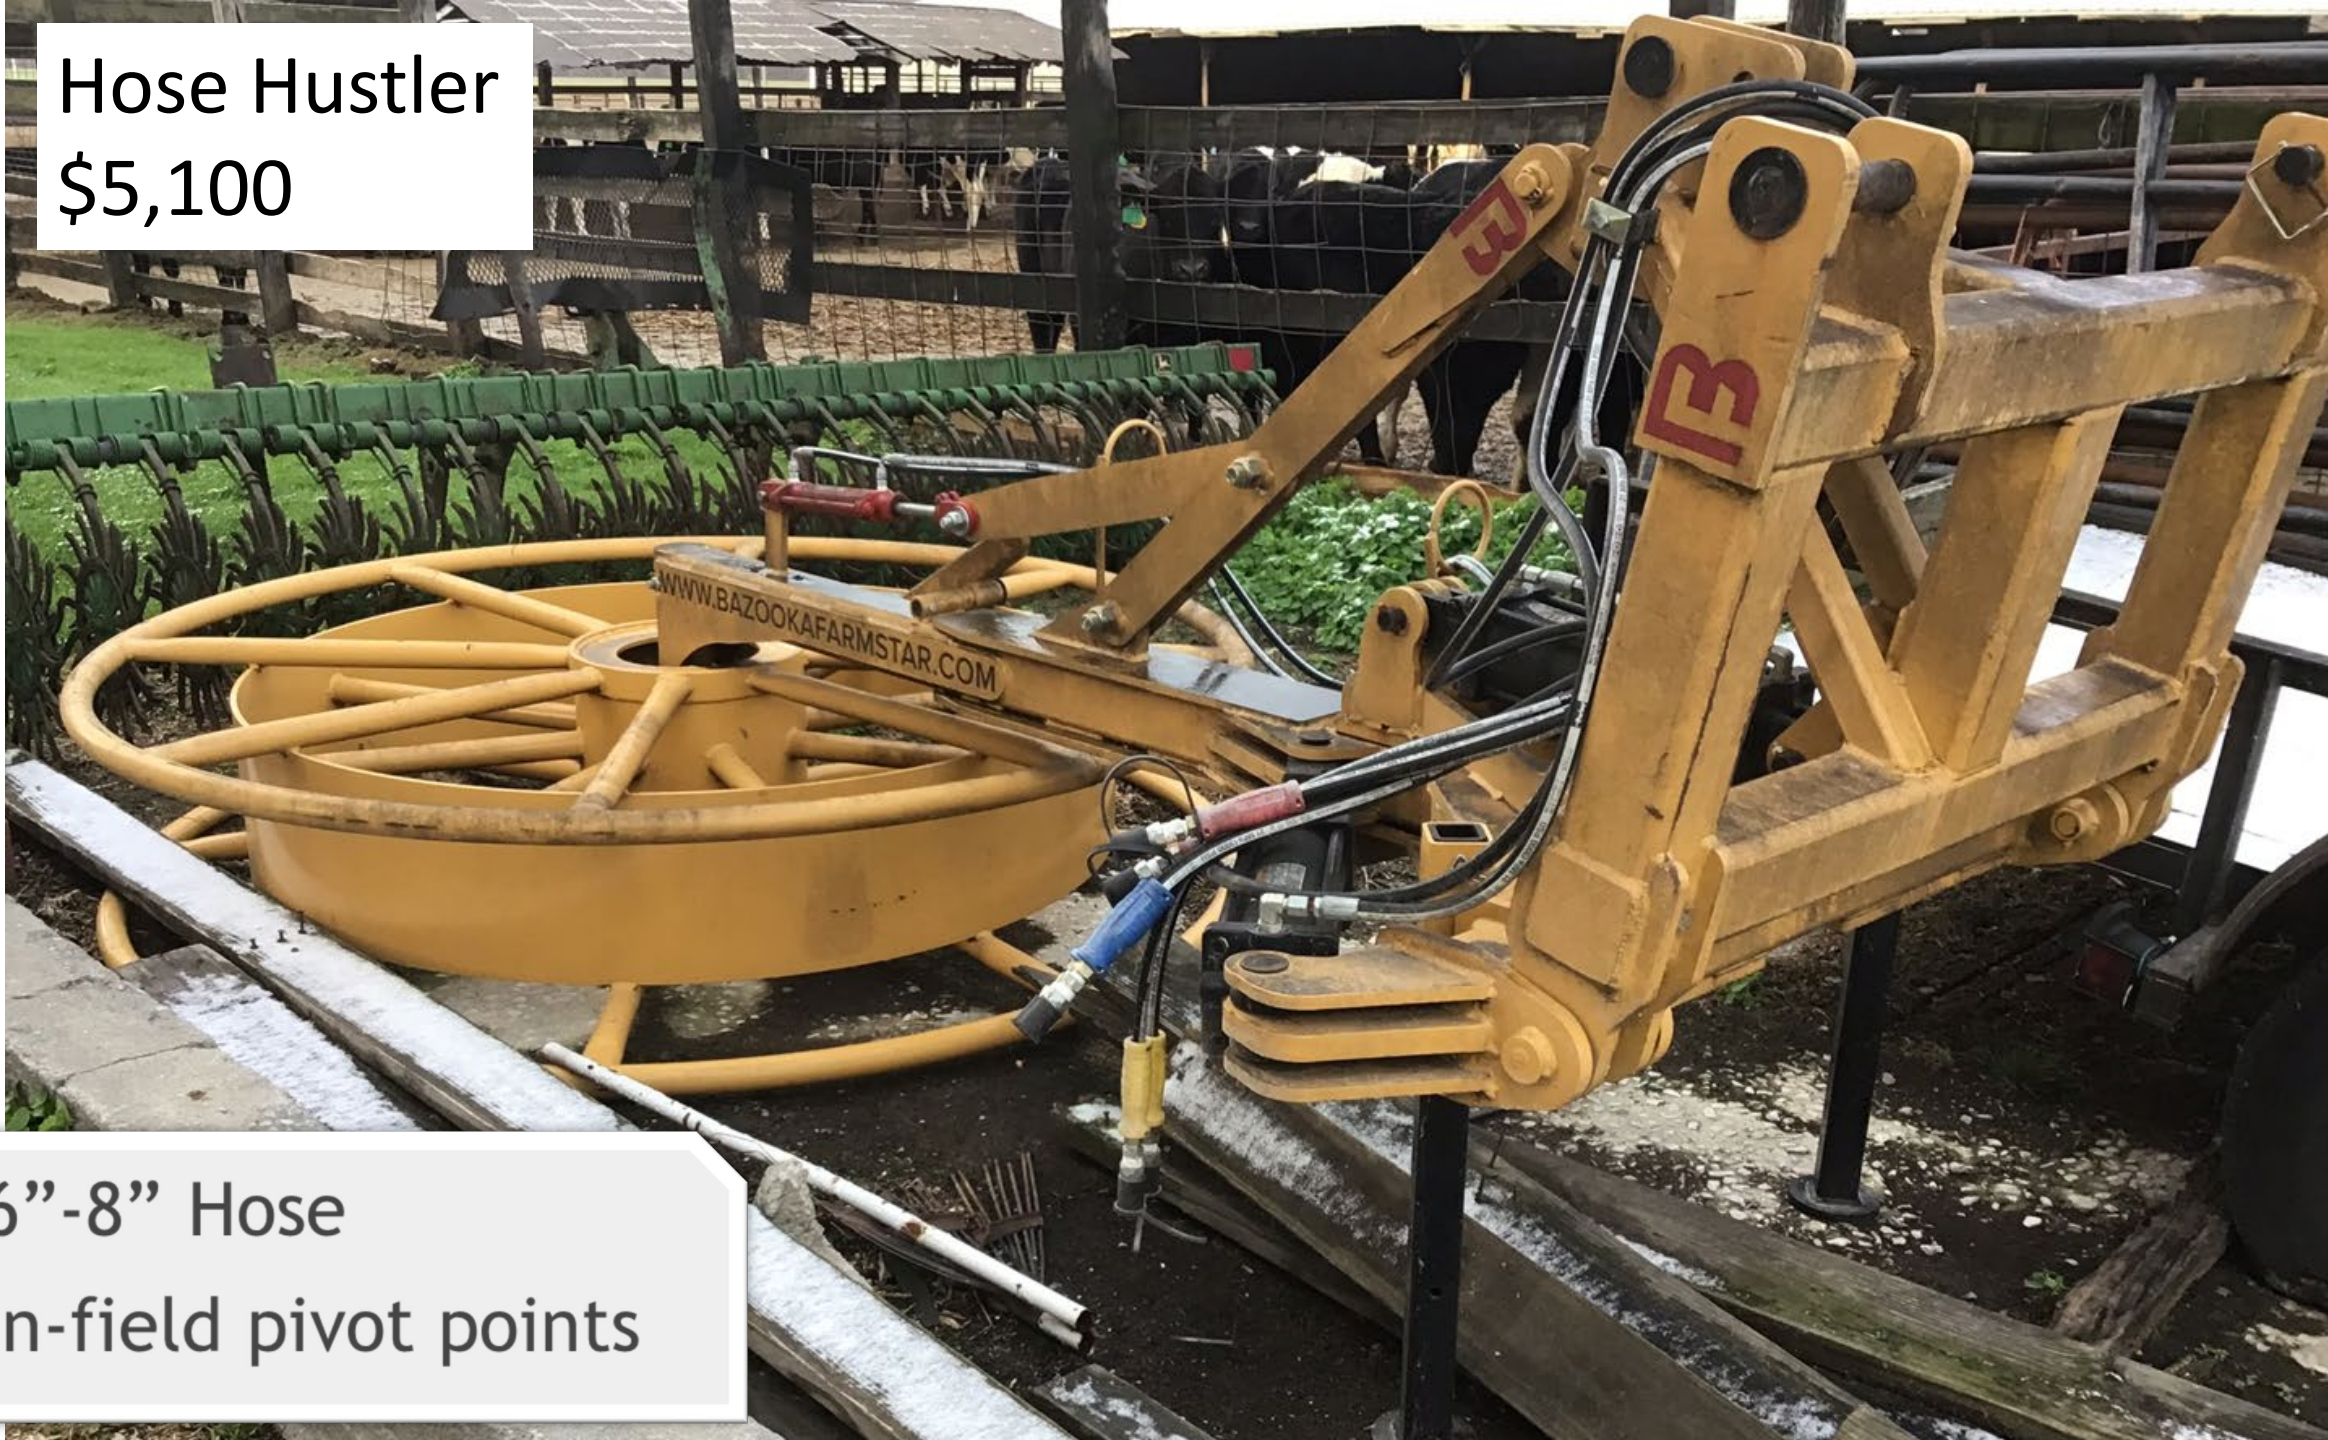

Allen SWCD Manure Placement Toolbar Sale

Photos taken by Jarrod Wehinger – Allen SWCD on 11-22-24

Please contact Allen SWCD at 419-222-0846

Booster Pump

- Booster pump W/ pig launcher
\$7,943.50

- ▶ 1000-1400 Gal/ Minute
- ▶ Recommended: 150 HP Tractor

Liquid Injection toolbar

- Toolbar \$47,693

- ▶ Bazooka Farmstar
- ▶ 26 foot wide, foldup pull behind unit
- ▶ 16 injectors, 20 inch spacing
- ▶ Recommended: 300 HP Tractor

Toolbar

- ▶ Bazooka Farmstar
- ▶ 26 foot wide, foldup pull behind unit
- ▶ 16 injectors, 20 inch spacing
- ▶ Recommended: 300 HP Tractor

Hose Hustler
\$5,100

- ▶ 6"-8" Hose
- ▶ In-field pivot points